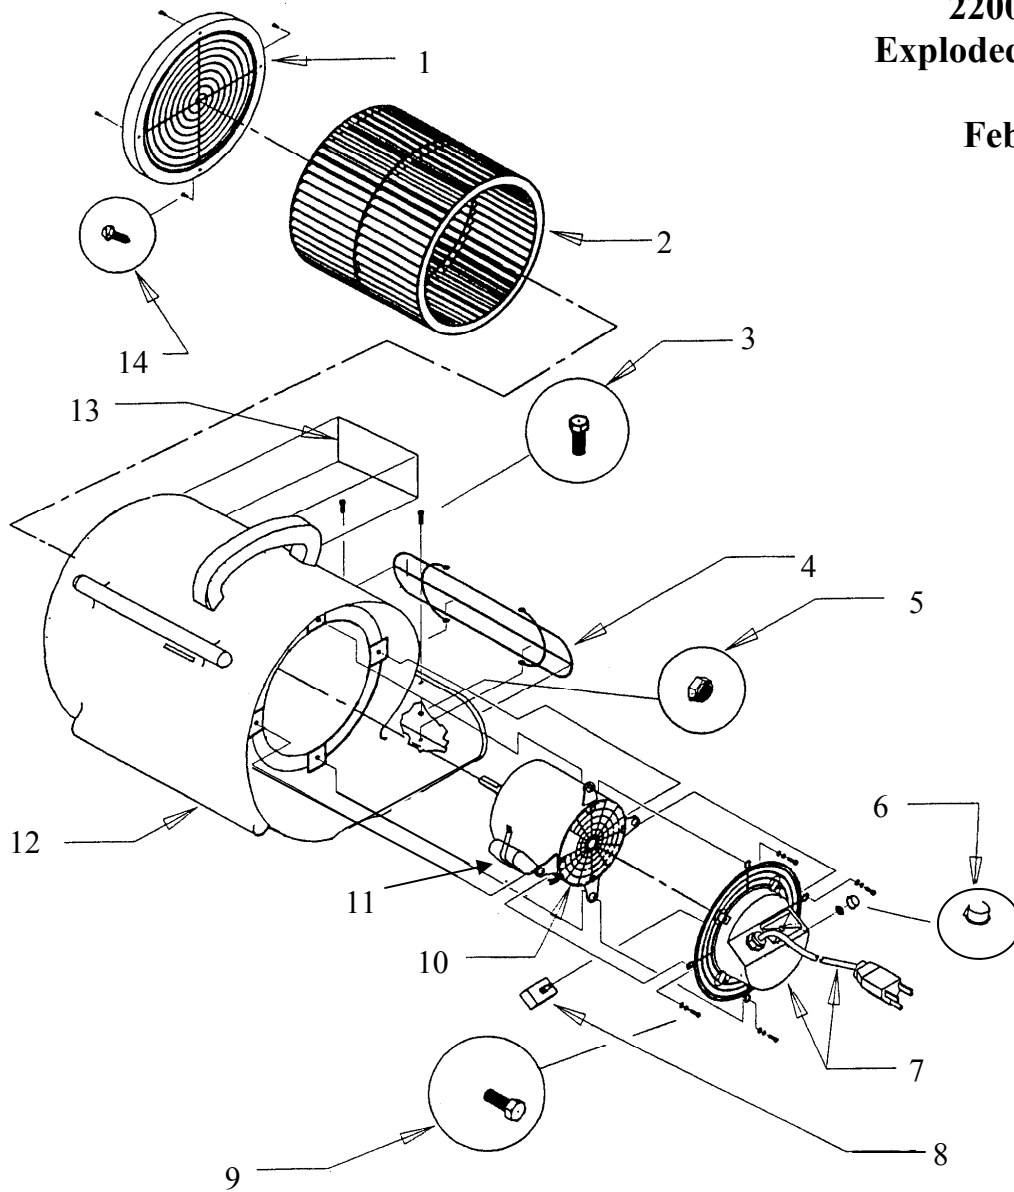

**2200 Windstorm
Exploded View with Parts
List
February 2006**

Item	Description	Part #	Item	Description	Part #
1	Guard, Fan Side	A956A	8	Switch, 4-Position	E539
2	Blower Wheel, SM	H323MO	9	Flange Bolt, 1/4-20x3/4	1/4-20x 3/4 FLG
3	Bolt, 1/4-20x3/4 Hex Head SS	1/4-20 X 3/4 HEX	10	Motor, 1/3 HP 115V	AB033002
4	Guard, Front	H339	11	Capacitor, KDS Blower	E500
5	Nut, 1/4 w/nylon insert	1/4-20 NYL	12	Housing, SM Gray/Granite	SMGGR
6	Knob	E504	13	Label, Centrifugal Airmover	L902
7	Guard, motor side, w/blk Cord & Knob	A955A	14	Screw, 8-15x3/4 TSW, Hex Head	8-15x3/4