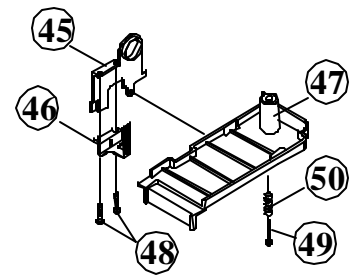

B

DRAWING B

CMPS-1T

KEY	ITEM	DESCRIPTION	KEY	ITEM	DESCRIPTION
1	A732-2500	Screw for Inlet Tube	26	B012-0600	Brushroll Felt Washer
2	B017-1131	Nozzle Inlet Tube	27	B012-1300	Brushroll Bearing
3	CM011002	Nozzle Housing	28	B012-0500	Brushroll Bearing Holder
4	B625-0331	Stretch Hose Cuff	29	CMP-STRIP	Brush Insert Strips
5	CM031008	Stretch Hose	30	B012-0400	Brushroll Belt Pulley
6	84.200	Pivot Sleeve Bushing	31	B624-0100	Brushroll Spacing Spring
7	CM011001	Lens Green	32	B012-0800	Brushroll Pulley Metal End Cap
8	CMP-MARK	Clean Max Top Mark	33	B012-0114	Brushroll Pulley End Rubber Cap
9	CM040001	Metal Telescopic Wand	34	B012-1000	Brushroll Shaft
10	CM040002	Crevice Tool	35	A732-0400	Brushroll Spring Clip
11	CM040003	Dusting Brush	36	A732-0200	Brushroll E-Clip
12	CM011007	Base Plate Assembly	37	B123-1300	Metal Pivot Sleeve
13	CM031001	Base Plate Gasket	38	CM031002	Front Rubber Motor Mount
14	B010-0500	Base Plate Wheel Axle	39	CM011010	Motor Assembly
15	B010-0413	Base Plate Wheel	40	CM031003	Rear Rubber Motor Mount
16	A732-2100	Base Plate Wheel Push Nut	41	B017-1200	Vented Support Felt & Fitting
17	CM011012	Base Plate Latch Stud Screw	42	CMPS-BB	Belt
18	AEA0493001	Shoulder Washer f/Latch	43	53.088	Handle Release Spring
19	004230216	Screw for Latch	44	CM031000	Screw f/Handle Release Spring
20	AEA0473000	Base Plate Latch Leaf Spring	45	CM011004	Pedal Frame
21	CM011008	Base Plate Latch Left	46	B014-0500	Rear Belt Guard
22	CM011009	Base Plate Latch Right	47	CM011006	Rear Swivel Belt Cover
23	CMPS010130	Brushroll Assembly	48	CM031003	Screw for Pedal Frame
24	B012-0214	Brushroll Rubber End Caps Left	49	CM031004	Screw for Swivel Belt Cover
25	B012-0700	Brushroll Left Metal Cap	50	CM031005	Spring for Swivel Belt Cover