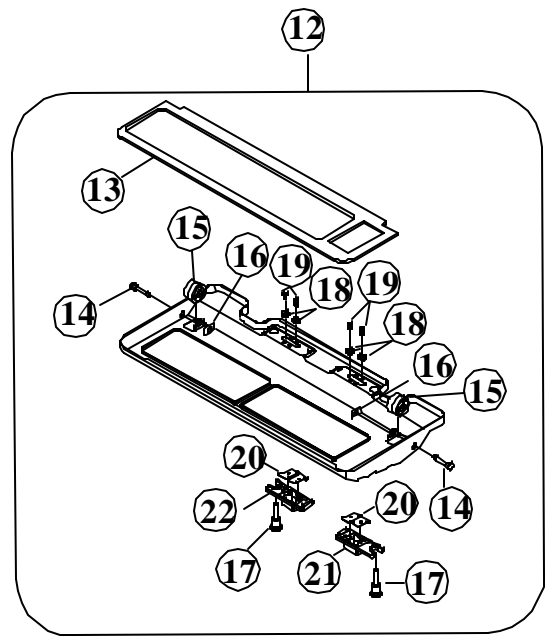

B

DRAWING B

CMPS-1T

KEY	ITEM	DESCRIPTION	KEY	ITEM	DESCRIPTION
1	A732-2500	Screw for Inlet Tube	26	B012-0600	Brushroll Felt Washer
2	B017-1131	Nozzle Inlet Tube	27	B012-1300	Brushroll Bearing
3	CM011002	Nozzle Housing	28	B012-0500	Brushroll Bearing Holder
4	B625-0331	Stretch Hose Cuff	29	CMP-STRIP	Brush Insert Strips
5	CM031008	Stretch Hose	30	B012-0400	Brushroll Belt Pulley
6	84.200	Pivot Sleeve Bushing	31	B624-0100	Brushroll Spacing Spring
7	CM011001	Lens Green	32	B012-0800	Brushroll Pulley Metal End Cap
8	CMP-MARK	Clean Max Top Mark	33	B012-0114	Brushroll Pulley End Rubber Cap
9	CM040001	Metal Telescopic Wand	34	B012-1000	Brushroll Shaft
10	CM040002	Crevice Tool	35	A732-0400	Brushroll Spring Clip
11	CM040003	Dusting Brush	36	A732-0200	Brushroll E-Clip
12	CM011007	Base Plate Assembly	37	B123-1300	Metal Pivot Sleeve
13	CM031001	Base Plate Gasket	38	CM031002	Front Rubber Motor Mount
14	B010-0500	Base Plate Wheel Axle	39	CM011010	Motor Assembly
15	B010-0413	Base Plate Wheel	40	CM031003	Rear Rubber Motor Mount
16	A732-2100	Base Plate Wheel Push Nut	41	B017-1200	Vented Support Felt & Fitting
17	CM011012	Base Plate Latch Stud Screw	42	CMPS-BB	Belt
18	AEA0493001	Shoulder Washer f/Latch	43	53.088	Handle Release Spring
19	004230216	Screw for Latch	44	CM031000	Screw f/Handle Release Spring
20	AEA0473000	Base Plate Latch Leaf Spring	45	CM011004	Pedal Frame
21	CM011008	Base Plate Latch Left	46	B014-0500	Rear Belt Guard
22	CM011009	Base Plate Latch Right	47	CM011006	Rear Swivel Belt Cover
23	CMPS010130	Brushroll Assembly	48	CM031003	Screw for Pedal Frame
24	B012-0214	Brushroll Rubber End Caps Left	49	CM031004	Screw for Swivel Belt Cover
25	B012-0700	Brushroll Left Metal Cap	50	CM031005	Spring for Swivel Belt Cover