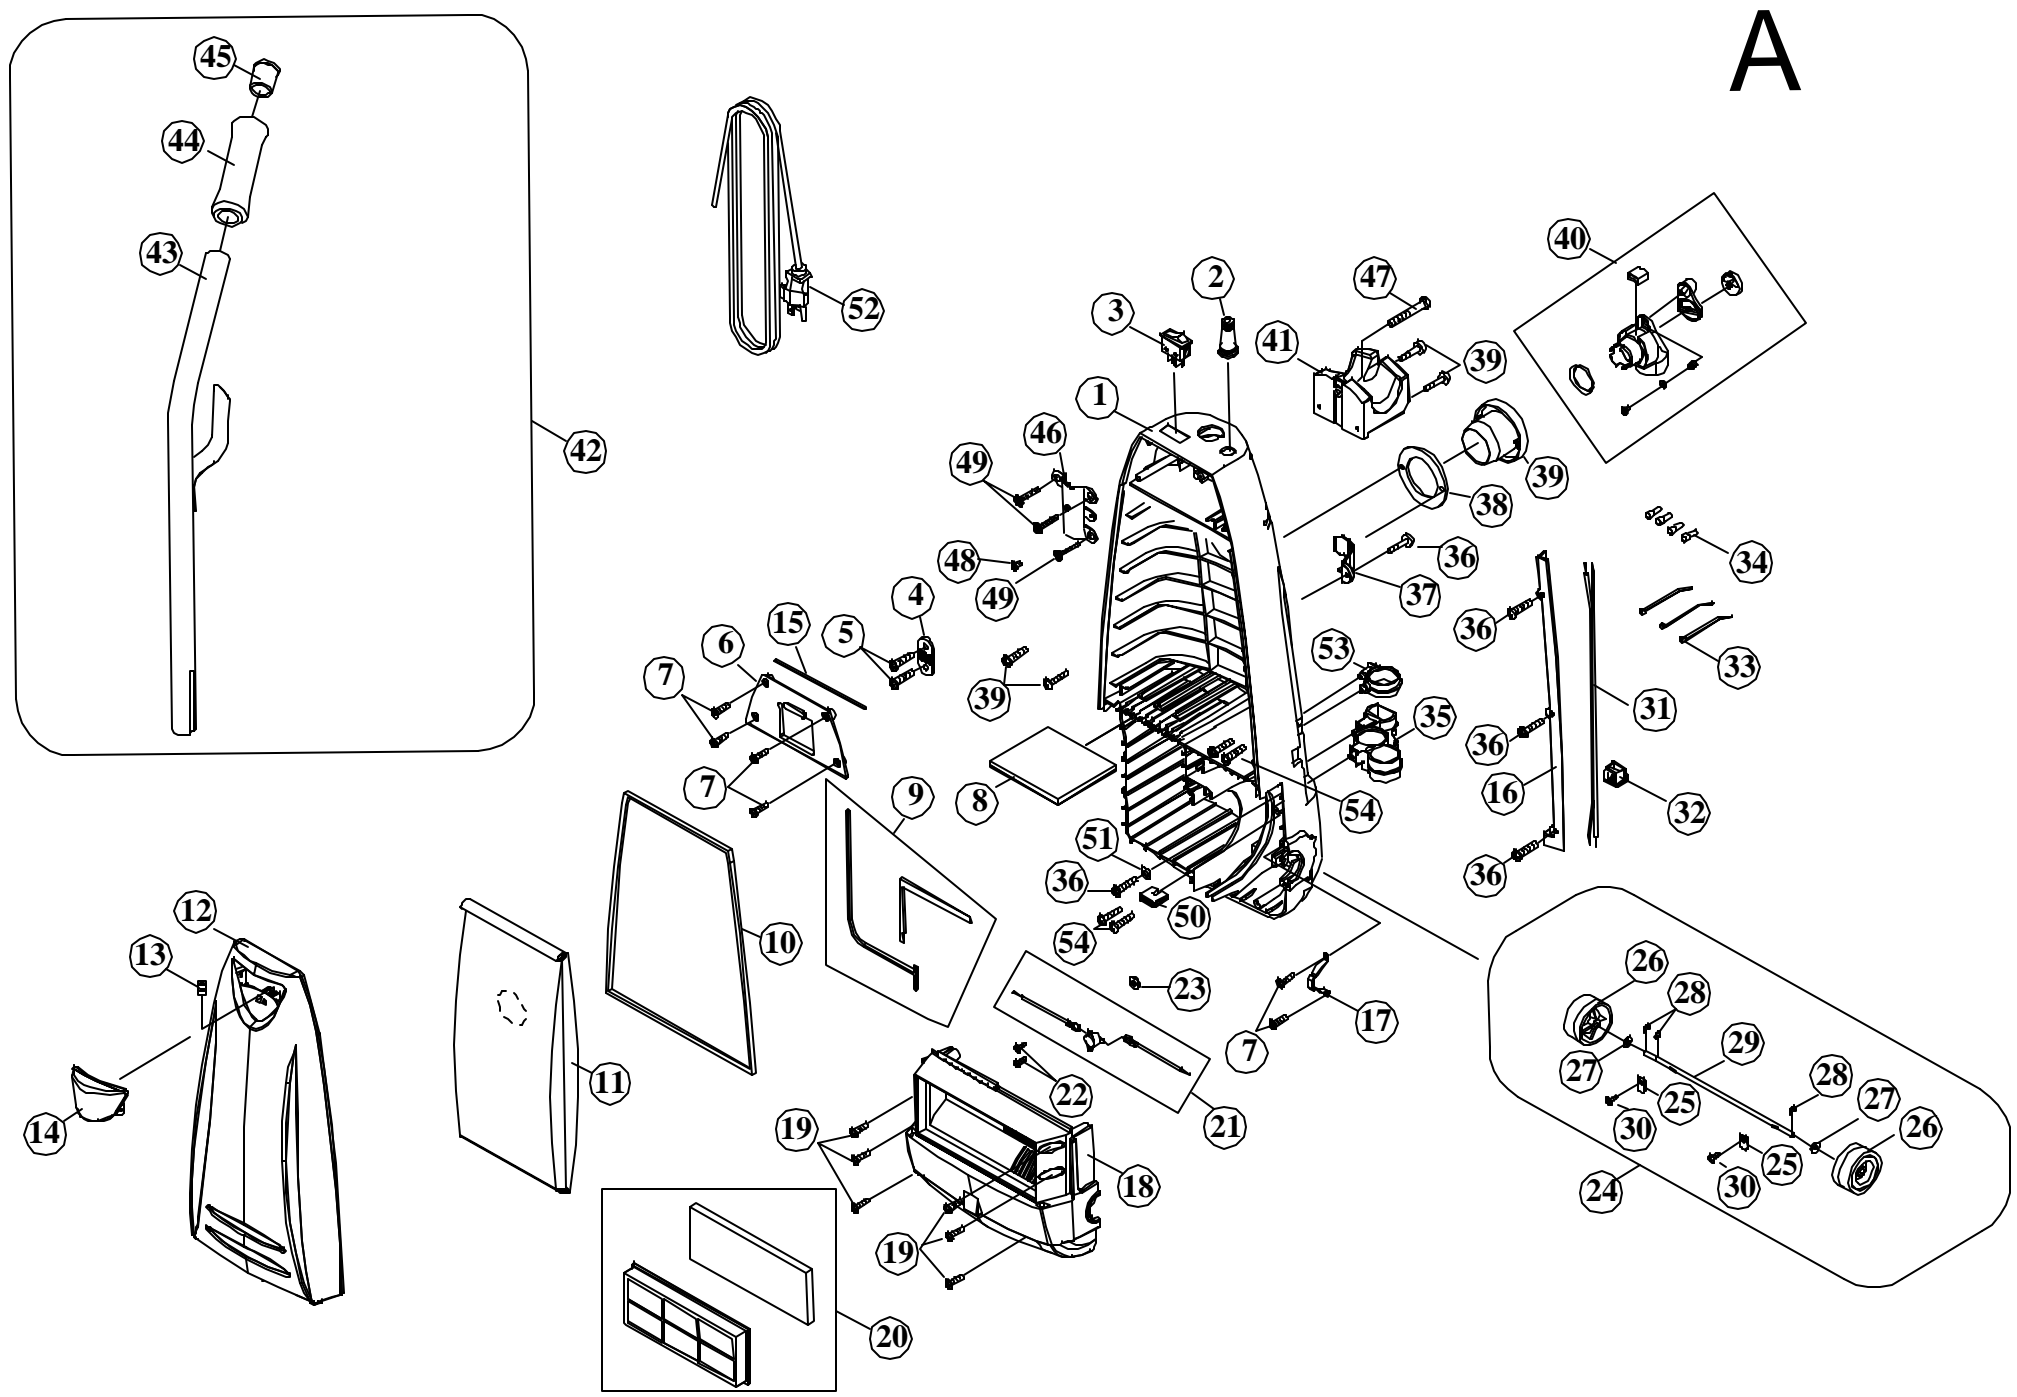

Parts List

**CLEAN MAX
CMPS-1T**

CMPB-CMPS1T

A

DRAWING A**CMPS-1T**

KEY	ITEM	DESCRIPTION	KEY	ITEM	DESCRIPTION
1	CM021001	Dust Compartment	28	A732-0300	Rear Axle Wheel Clip
2	B326-0114	Boot Strain Relief	29	54.135	Rear Wheel Axle
3	25.104	Main Switch	30	A732-8500	Clamp for Rear Axle
4	84.100	Internal Cord Strap	31	B224-3014B	Motor Lead Cord
5	A732-1100	Screw	32	84.109	Bushing for Motor Lead
6	84.102	Switch Cover	33	A732-0100	Zip Tie
7	A732-4500	Screw	34	B123-0100	Wire Connector
8	CMPS-SF	Secondary Filter	35	CM021007	Obt Tool Caddy(Not Shown)
9	84.103	Motor Cover Seal Kit	36	84.110	Screw
10	84.104	Dust Compartment Seal	37	54.137	Hose Clip
11	CMPS-12	Paper Bag	38	Z19	Swivel Inlet Gasket
12	CM021004	Dust Cover	39	B211-0230	Bag Inlet
13	24.700	Latch Spring	40	C625-0131	Suction Inlet Assembly
14	84.105	Dust Cover Release Latch	41	54.140	Hose Hanger
15	84.106	Switch Cover Seal	42	CM031007	Handle Assembly
16	84.107	Motor Cord Holder Plate	43		Handle Tube sold in assembly only
17	84.108	Support Strap	44	54.031	Foam Grip
18	CM021005	Motor Cover	45	B431-1031	Handle Tube Cap
19	CM031006	Screw	46	CM021009	Handle Retainer
20	CMPS-PF	Exhaust Foam Filter & Frame	47	A232-0100	Handle Tube Bolt
21	B333-0400B	Thermal Reset Switch	48	84.110	Ground Screw
22	A732-0700	Screw	49	A732-1100	Screw for Handle Retainer
23	B333-0600	Thermal Switch Seal	50	84.111	Lower DC Cord Retainer
24	CM021006	Rear Wheel & Axle Assembly	51	A430-0405	Washer
25	54.136	Set Washer for Axle	52	CMPS-50C	Power Cord 50' 16/3 Yellow
26	B210-0531	Rear Wheel	53	CM040001	Telescopic Wand
27	A328-0100B	Rear Axle Wheel Washer	54	A732-1200	Screw