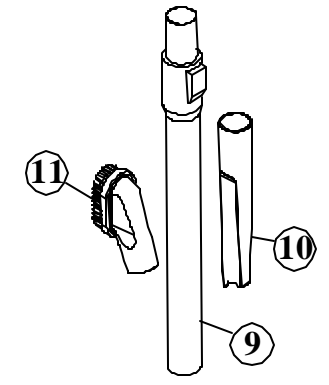

B

DRAWING B

CMPS-1T

KEY	ITEM	DESCRIPTION	KEY	ITEM	DESCRIPTION
1	A732-2500	Screw for Inlet Tube	26	B012-0600	Brushroll Felt Washer
2	B017-1131	Nozzle Inlet Tube	27	B012-1300	Brushroll Bearing
3	CM011002	Nozzle Housing	28	B012-0500	Brushroll Bearing Holder
4	B625-0331	Stretch Hose Cuff	29	CMP-STRIP	Brush Insert Strips
5	CM031008	Stretch Hose	30	B012-0400	Brushroll Belt Pulley
6	84.200	Pivot Sleeve Bushing	31	B624-0100	Brushroll Spacing Spring
7	CM011001	Lens Green	32	B012-0800	Brushroll Pulley Metal End Cap
8	CMP-MARK	Clean Max Top Mark	33	B012-0114	Brushroll Pulley End Rubber Cap
9	CM040001	Metal Telescopic Wand	34	B012-1000	Brushroll Shaft
10	CM040002	Crevice Tool	35	A732-0400	Brushroll Spring Clip
11	CM040003	Dusting Brush	36	A732-0200	Brushroll E-Clip
12	CM011007	Base Plate Assembly	37	B123-1300	Metal Pivot Sleeve
13	CM031001	Base Plate Gasket	38	CM031002	Front Rubber Motor Mount
14	B010-0500	Base Plate Wheel Axle	39	CM011010	Motor Assembly
15	B010-0413	Base Plate Wheel	40	CM031003	Rear Rubber Motor Mount
16	A732-2100	Base Plate Wheel Push Nut	41	B017-1200	Vented Support Felt & Fitting
17	CM011012	Base Plate Latch Stud Screw	42	CMPS-BB	Belt
18	AEA0493001	Shoulder Washer f/Latch	43	53.088	Handle Release Spring
19	004230216	Screw for Latch	44	CM031000	Screw f/Handle Release Spring
20	AEA0473000	Base Plate Latch Leaf Spring	45	CM011004	Pedal Frame
21	CM011008	Base Plate Latch Left	46	B014-0500	Rear Belt Guard
22	CM011009	Base Plate Latch Right	47	CM011006	Rear Swivel Belt Cover
23	CMPS010130	Brushroll Assembly	48	CM031003	Screw for Pedal Frame
24	B012-0214	Brushroll Rubber End Caps Left	49	CM031004	Screw for Swivel Belt Cover
25	B012-0700	Brushroll Left Metal Cap	50	CM031005	Spring for Swivel Belt Cover