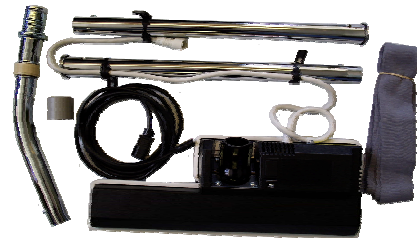

**CAP1751 POWERHEAD
FOR THE LEO, HOSPITAL**

It is the same powerhead and it comes with a kit that includes the sock, pigtail, adaptor and an additional 1 1/4" end cuff.

**CAP1753 POWERHEAD FOR
THE VACTEC'S, COBEX'S**

This universal powerhead comes complete with hose sock, pigtail, powercord, straps and hose adaptor. The hose sock helps to reduce cord tangling and wall/furniture damage. The adaptor creates a secure fit with the swivel elbow. The ties included hold the cord to the chrome wand tubes. The CAP has a wide cleaning area of 17 inches.

One Year Limited Warranty on Parts and Labour

**LPN1651 POWERHEAD
FOR THE LEO, HOSPITAL**

It is the same powerhead and it comes with a kit that includes the sock, pigtail, adaptor and an additional 1 1/4" end cuff.

**LPN165 POWERHEAD FOR
THE VACTEC'S, COBEX'S**

This is a durable 13" powerhead. Swivel base and elbow which allows for extreme maneuverability. The Powerhead comes with the hose sock, pigtail powercord and elbow adaptor. It is capable of standing upright on it's own with hose attached. The powerhead is small enough to vacuum under chairs with ease and in openings as little as 3 inches high.