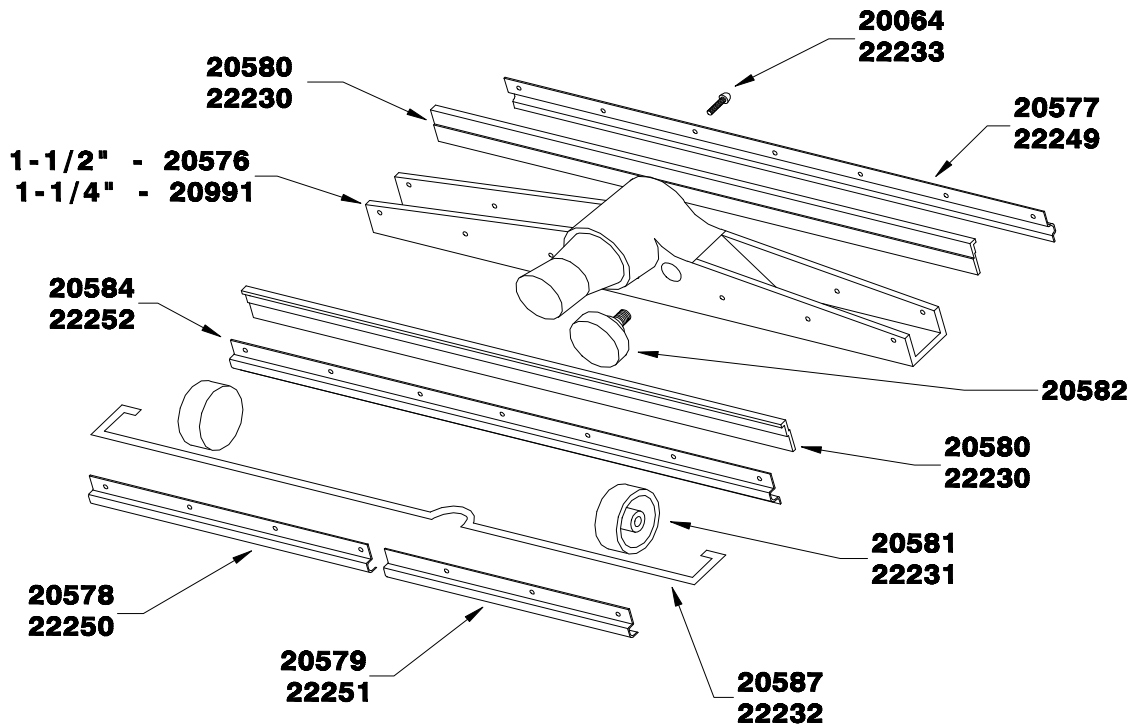

1 1/4 - 28732
1 1/2 - 28729

UNIVERSAL FLOOR TOOL OUTIL UNIVERSEL

ITEM	DESCRIPTION	QTY REQ
20064	SCREW # 8 X 3/16 LONG	14
22233	SCREW # 8 X 3/16 LONG (70 PGK)	
20577	UFT CLAMP BAR FRONT	1
22249	UFT CLAMP BAR FRONT (5 PGK)	
20578	UFT AXLE CLAMP BAR LEFT	1
22250	UFT AXLE CLAMP BAR LEFT (5 PGK)	
20579	UFT AXLE CLAMP BAR RIGHT	1
22251	UFT AXLE CLAMP BAR RIGHT (5 PGK)	
20580	UFT SQUEEGEE BLADE	2
22230	UFT SQUEEGEE BLADE (10 PGK)	
20581	UFT WHEEL	2
22231	UFT WHEEL (10 PGK)	
20582	UFT ADJUSTMENT SCREW	1
20584	UFT CLAMP BAR REAR	1
22252	UFT CLAMP BAR REAR (5 PGK)	
20587	UFT WHEEL SHAFT	1
22232	UFT WHEEL SHAFT (5 PGK)	