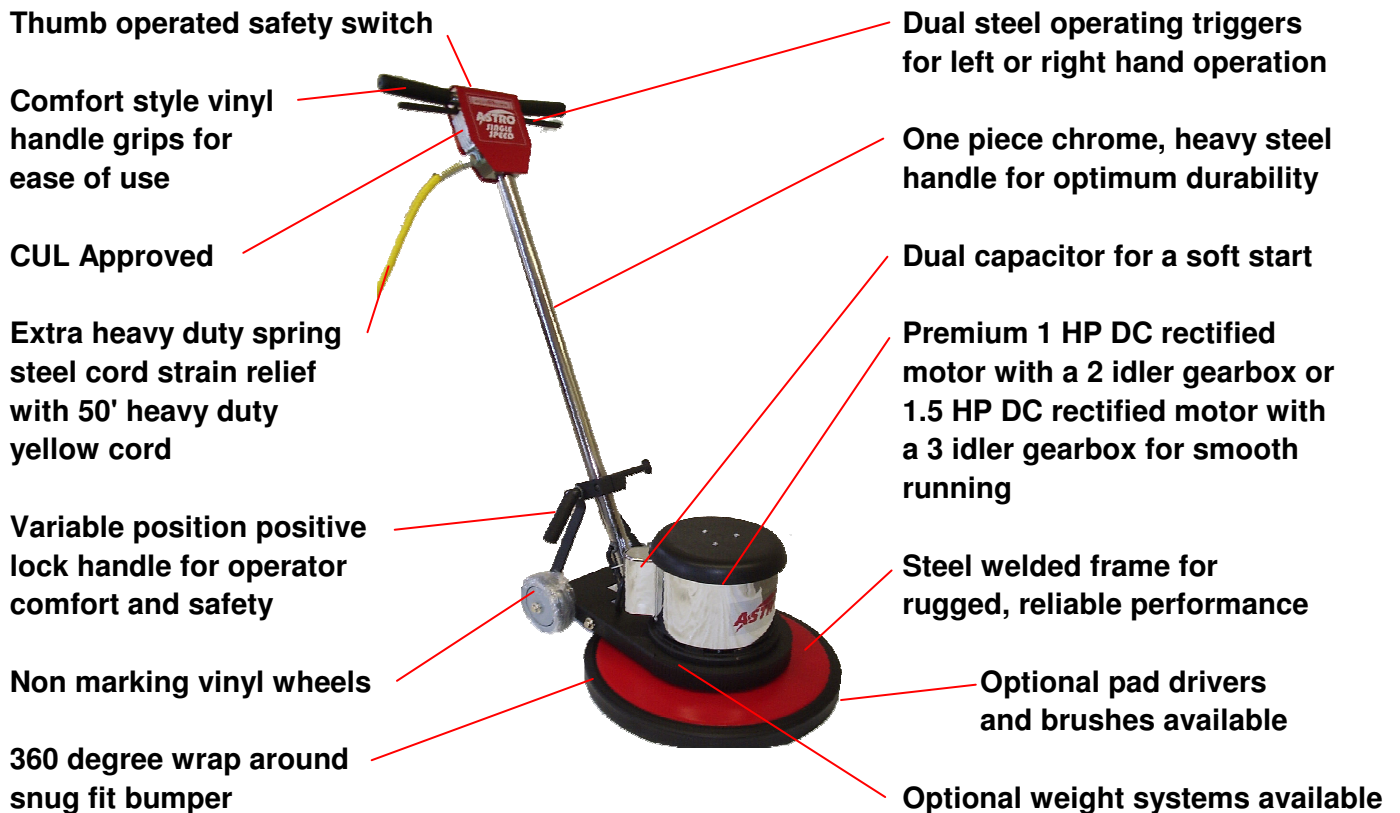

## ASTRO SINGLE SPEED FLOOR MACHINES

These are versatile 13", 15", 17" and 20" one speed (175 rpm) machines. Great for scrubbing and stripping. These workhorses have power to spare while delivering top value, reliability and long lasting performance for all your hard floor applications. Ideal for cleaning office buildings, schools, universities, healthcare environments, retail stores, malls and much more. Brushes and pad drivers are not included, see brushes and pad driver sell sheets for a complete listing of options.

Model Number	HP1013	HP1015	HP1017	HP1020	HP1513	HP1515	HP1517	HP1520
Pad Size	13"	15"	17"	20"	13"	15"	17"	20"
Power Source	120	120	120	120	120	120	120	120
Motor	1 HP DC Rectified				1.5 HP DC Rectified			
Amp Draw	4.7	4.9	5.4	6.1	5.3	5.7	5.9	6.5
Gearbox	2 Idler 10-1				3 Idler 10-1			
Brush Speed (rpm)	175	175	175	175	175	175	175	175
Yellow Cord	14/3 x 50'				14/3 x 50'			
Machine Weight	83 lbs	86 lbs	89 lbs	92 lbs	88 lbs	91 lbs	94 lbs	97 lbs
Shipping Weight	95 lbs	98 lbs	101 lbs	104 lbs	100 lbs	103 lbs	106 lbs	109 lbs
Shipping dimensions	18.5" x 23.5" x 48"							
Warranty	Limited 3 years on parts and 1 year on labour							