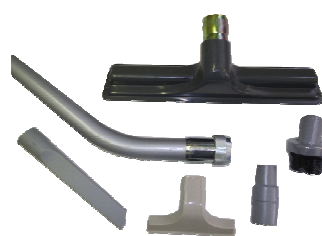

315/415 TOOL KIT

- S70003 Crevice Tool
- S76384 1.5" Floor Brush
- S76385 1.5" Squeegee Tool
- S76386 1.5" Carpet Tool
- S76387 1.5" PVC Wand (2 Req.)
- S76295 1.5" Dusting Brush
- S76388 1.5" - 1.25" Adaptor
- S76389 1.5" Plastic PVC Elbow

415P PUMPER VACUUM TOOL KIT

- S76385 1.5" Squeegee Tool
- S76389 1.5" Plastic PVC Elbow
- S76387 1.5" PVC Wand (2 Req.)

C3 TOOL KIT (1.25")

- 28906 Rug and Floor Tool
- 28907 2 PC. Straight Wand
- 28908 Wand Elbow
- 28997 Crevice Tool
- 28998 Upholstery Tool
- 28999 Dusting Brush

C5 TOOL KIT (1.5" DRY ONLY)

- 28722 Floor Tool
- 28801 5' Double Bend Floor Wand
- 28997 Crevice Tool
- 28998 1.25" Upholstery Tool
- 28999 1.25" Dusting Brush
- 29003 1.5" - 1.25" Adaptor

C6 TOOL KIT (1.5" WET/DRY)