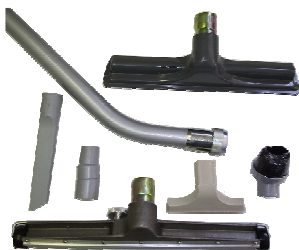

315/415 TOOL KIT

- S70003 Crevice Tool
- S76384 1.5" Floor Brush
- S76385 1.5" Squeegee Tool
- S76386 1.5" Carpet Tool
- S76387 1.5" PVC Wand (2 Req.)
- S76295 1.5" Dusting Brush
- S76388 1.5" - 1.25" Adaptor
- S76389 1.5" Plastic PVC Elbow

415P PUMPER VACUUM TOOL KIT

- S76385 1.5" Squeegee Tool
- S76389 1.5" Plastic PVC Elbow
- S76387 1.5" PVC Wand (2 Req.)

C3 TOOL KIT (1.25")

- 28906 Rug and Floor Tool
- 28907 2 PC. Straight Wand
- 28908 Wand Elbow
- 28997 Crevice Tool
- 28998 Upholstery Tool
- 28999 Dusting Brush

C5 TOOL KIT (1.5" DRY ONLY)

- 28722 Floor Tool
- 28801 5' Double Bend Floor Wand
- 28997 Crevice Tool
- 28998 1.25" Upholstery Tool
- 28999 1.25" Dusting Brush
- 29003 1.5" - 1.25" Adaptor

C6 TOOL KIT (1.5" WET/DRY)