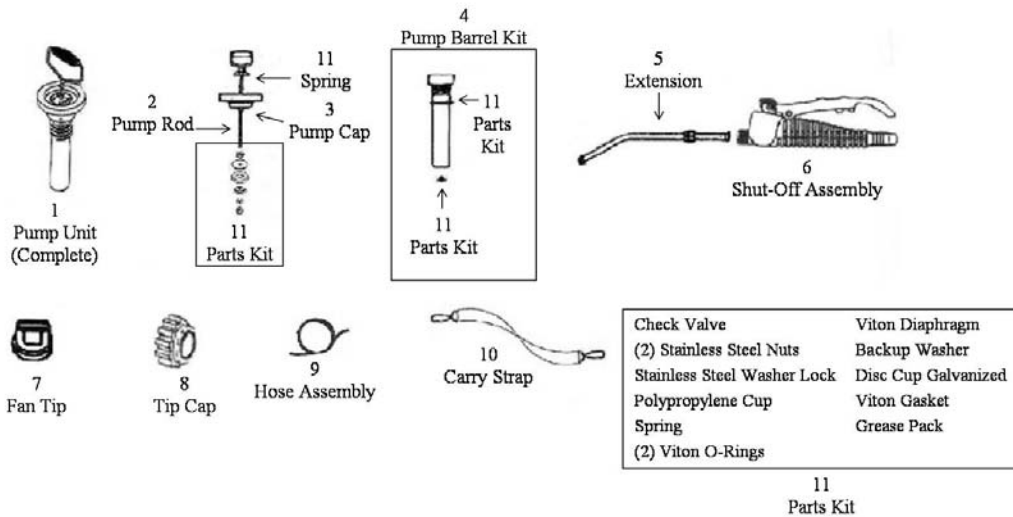

503 DELUXE SPRAYER

ITEM	PART NUMBER	DESCRIPTION
1	43000385	Pump Unit (Complete)
2	43000247	Pump Rod
3	43000371	Pump Cap
4	43000601	Pump Barrel Kit
5	43000201	Brass Extension 18 in.
6	43000192	Shut-Off Assembly
7	42032150	Fan Spray Tip Brass
8	42033100	Tip Cap Brass
9	42054003	Hose Assembly 48 in. w/1 clamp
10	43000052	Carrying Strap
11	43000152	Parts Kit

Parts Kit includes a Spring, Plunger Cup Assembly, Grease Pack, Viton Gasket and Check Valve