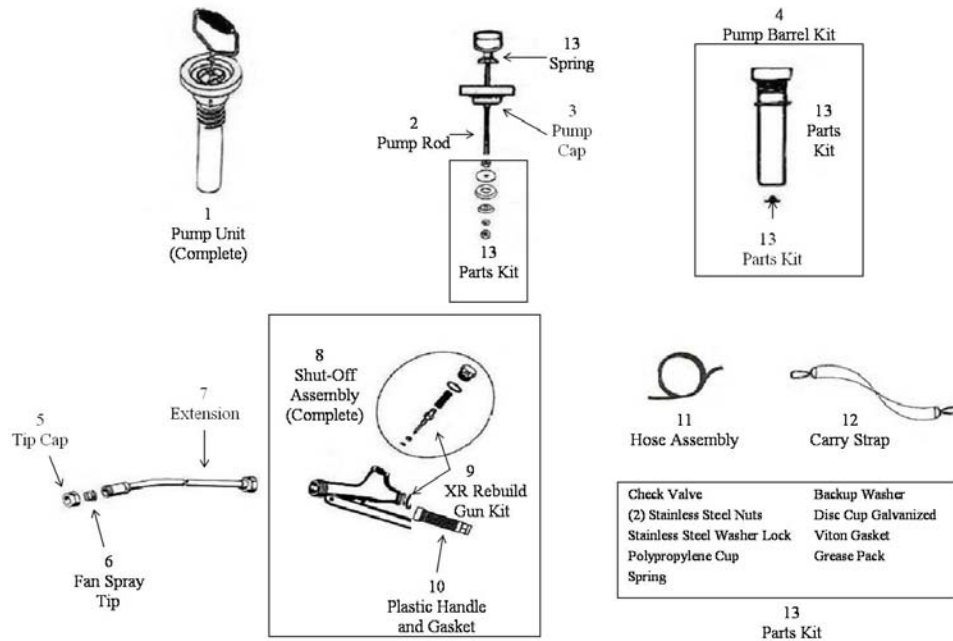

603 CONCRETE

ITEM	PART NUMBER	DESCRIPTION
1	43000385	Pump Unit (Complete)
2	43000247	Pump Rod
3	43000371	Pump Cap
4	43000601	Pump Barrel Kit
5	42033100	Tip Cap Brass
6	42032150	Fan Spray Tip Brass
6	42032170	Fan Spray Tip Brass (Form Oil Tip)
7	43079776	Straight 18 in. Brass Extension
7	42045600	Curved 18 in. Brass Extension
7	42045650	Curved 24 in. Brass Extension
7	42045660	Curved 36 in. Brass Extension
8	42037500	Shut-Off Assembly Brass
9	42037510	XR Rebuild Gun Kit
10	42037503	Plastic Handle & Gasket
11	42054003	Hose Assembly 48 in. w/1 clamp
12	43000052	Carrying Strap
13	43000148	Parts Kit