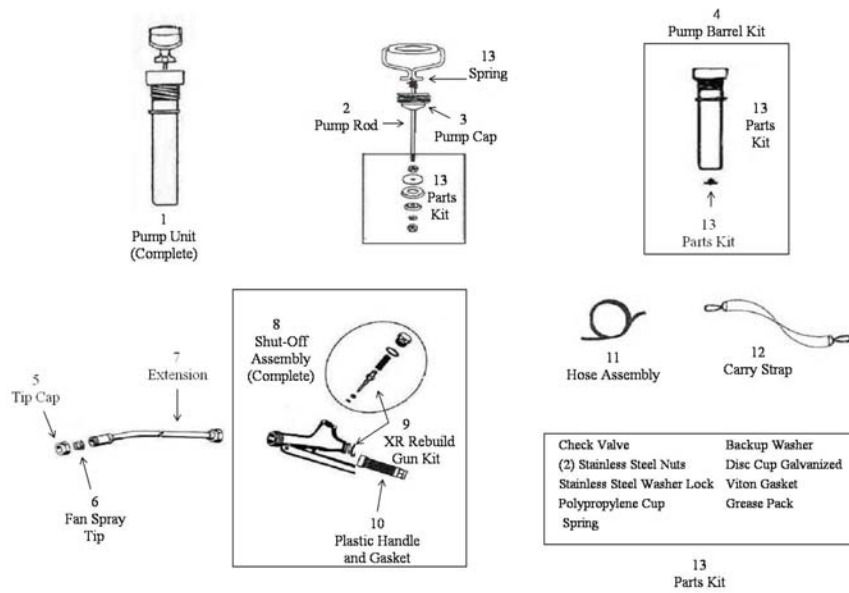

803 STAINLESS STEEL CONCRETE SERIES

ITEM	PART NUMBER	DESCRIPTION
1	43000345	Pump Unit (Complete)
2	43000247	Pump Rod
3	43000138	Pump Cap (Plug)
4	43000604	Pump Barrel Kit
5	42033100	Tip Cap
6	42032150	Fan Tip Spray
7	43079776	Straight 18 in. Brass Extension
7	42045600	Curved 18 in. Brass Extension
7	42045650	Curved 24 in. Brass Extension
7	42045660	Curved 36 in. Brass Extension
8	42037500	Shut-Off Assembly Brass (Complete)
9	42037510	XR Rebuild Gun Kit
10	42037503	Plastic Handle & Gasket
11	42054005	Hose Assembly 48 in. w/1 clamp
12	43000052	Carrying Strap
13	43000162	Parts Kit

Parts Kit includes a Spring, Plunger Cup Assembly, Grease Pack, Viton Gasket and Check Valve