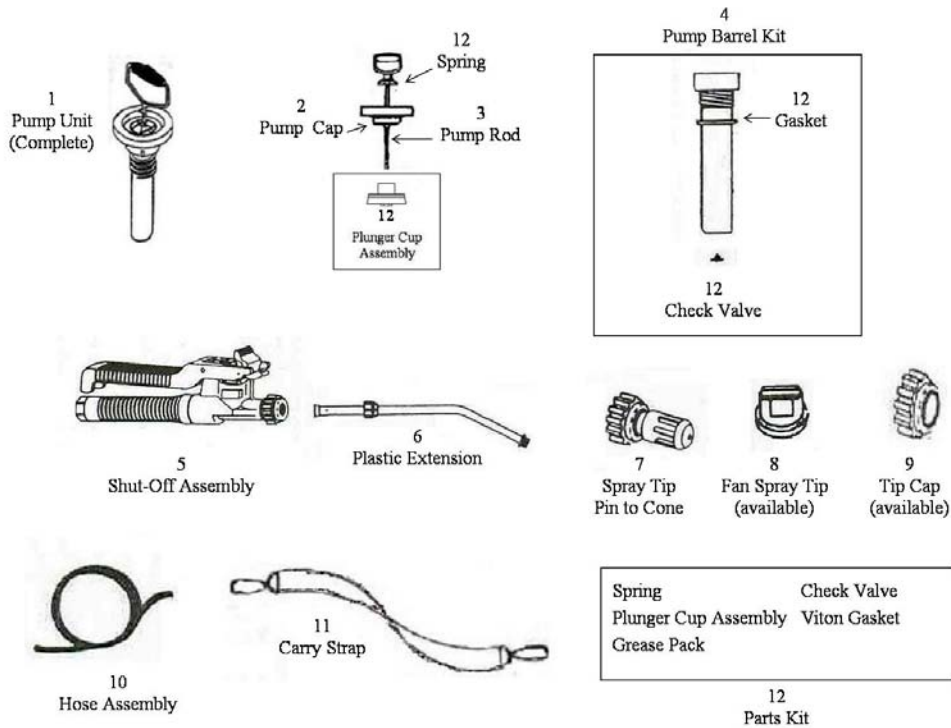

# CORROSIVE SERIES

ITEM	PART NUMBER	DESCRIPTION
1	43000366	Pump Unit (Complete)
2	43000371	Pump Cap
3	43000249	Pump Rod
4	43000601	Pump Barrel Kit
5	43000282	Shut-Off Assembly
6	43000245	Plastic Extension 18 in.
7	43083601	Spray Tip Pin to Cone (standard)
8	42032149	Celcon Fan Spray Tip (available)
9	42033101	Tip Cap (available)
10	43000234	Hose Assembly 40 in. w/1 clamp
11	43000052	Carry Strap
12	43000260	Parts Kit

**Parts Kit** includes a Spring, Plunger Cup Assembly, Grease Pack, Viton Gasket and Check Valve