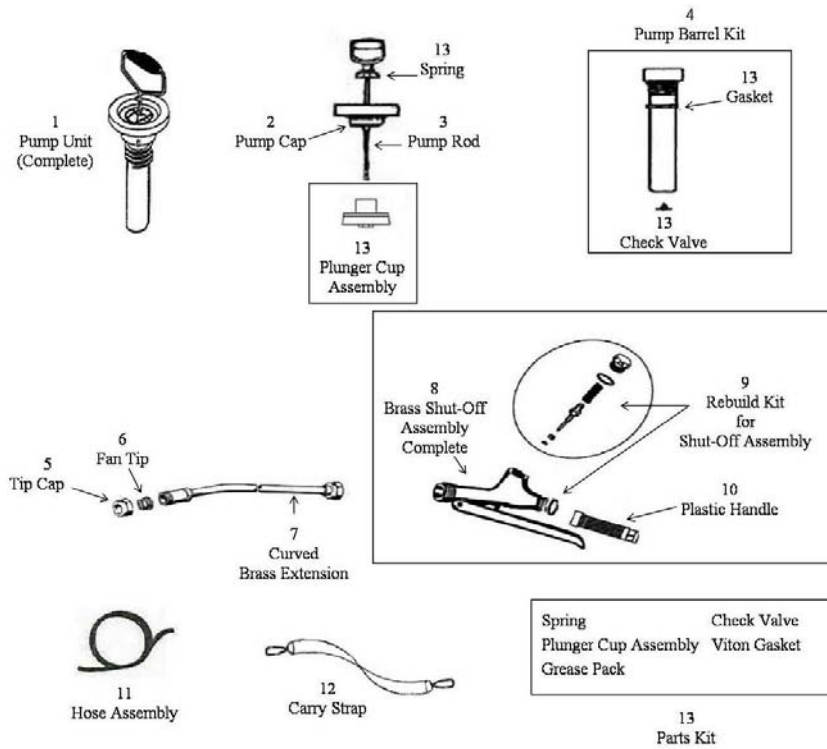

CHEMICAL SERIES

ITEM	PART NUMBER	DESCRIPTION
1	43000376	Pump Unit (Complete)
2	43000371	Pump Cap
3	43000250	Pump Rod
4	43000601	Pump Barrel Kit
5	42033101	Tip Cap
6	42032149	Celcon Fan Tip
7	42045500	Curved 9 in. Brass Extension
7	42045600	Curved 18 in. Brass Extension
7	42045650	Curved 24 in. Brass Extension
7	42045660	Curved 36 in. Brass Extension
8	42037500	Brass Shut-Off Assembly
9	42037510	Rebuild Kit for Shut-Off Assembly
10	42037503	Plastic Handle
11	43000234	Hose Assembly 40 in. w/1 clamp
12	43000052	Carry Strap
13	43000260	Parts Kit

Parts Kit includes a Spring, Plunger Cup Assembly, Grease Pack, Viton Gasket and Check Valve