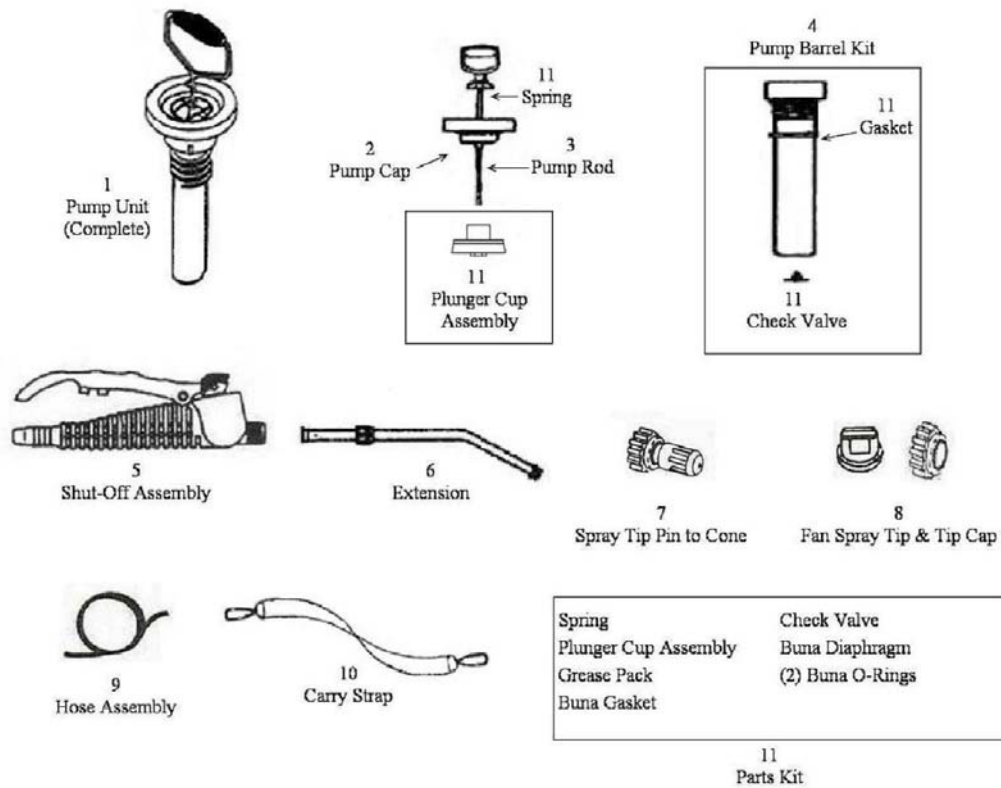

DURASPRAYER SERIES

| ITEM | PART NUMBER | DESCRIPTION |
|------|-------------|-------------------------------------|
| 1 | 43000412 | Pump Unit (Complete) |
| 2 | 43000371 | Pump Cap |
| 3 | 43000250 | Pump Rod |
| 4 | 43000600 | Pump Barrel Kit |
| 5 | 43000083 | Shut-Off Assembly |
| 6 | 43000233 | Plastic Extension 12 in. |
| 6 | 43000244 | Plastic Extension 18 in. |
| 7 | 43000033 | Spray Tip Pin to Cone |
| 8 | 43000493 | Fan Spray Tip & Tip Cap (available) |
| 9 | 43000113 | Hose Assembly 40 in. w/2 clamps |
| 10 | 43000052 | Carry Strap |
| 11 | 43000252 | Parts Kit 6 |

Parts Kit includes a Spring, Plunger Cup Assembly, Grease Pack, Buna Gasket, Check Valve, Buna Diaphragm and (2) Buna O-Rings