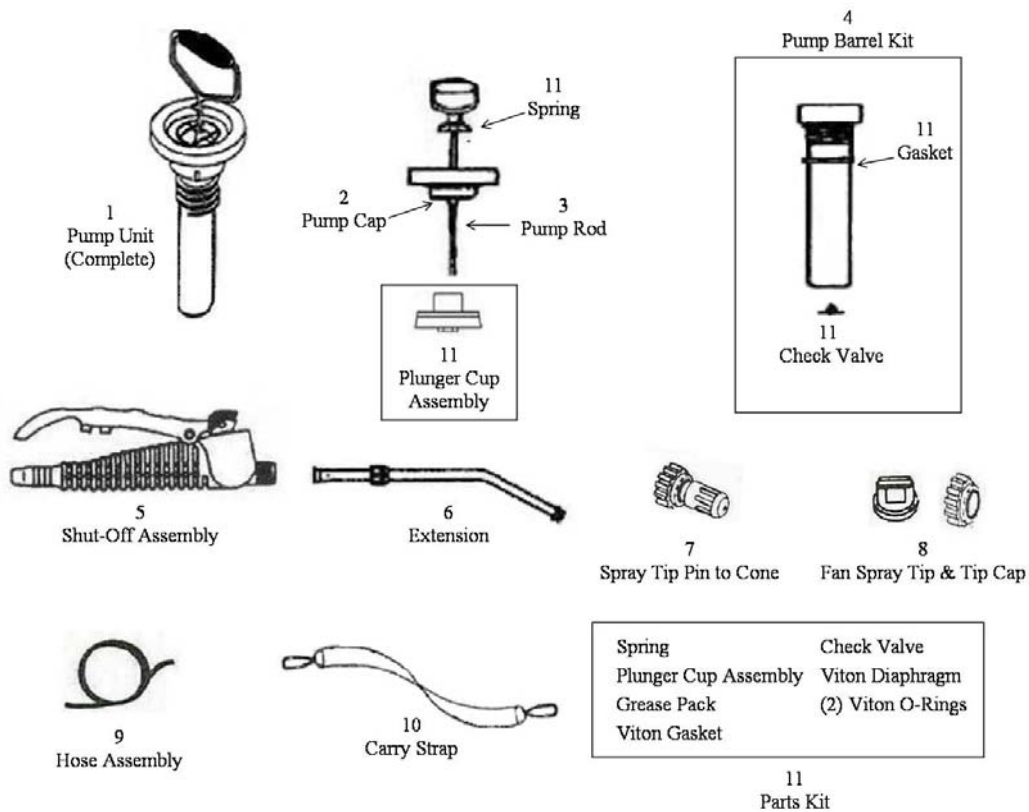

INDUSTRIAL SERIES

ITEM	PART NUMBER	DESCRIPTION
1	43000376	Pump Unit (Complete)
2	43000371	Pump Cap
3	43000250	Pump Rod
4	43000601	Pump Barrel Kit
5	43000084	Shut-Off Assembly
6	43000188	Brass Extension 12 in.
6	43000190	Brass Extension 18 in.
7	43000237	Spray Tip Pin to Cone
8	43000493	Fan Spray Tip & Tip Cap
9	43000113	Hose Assembly 40 in. w/2 clamps
10	43000052	Carry Strap
11	43000253	Parts Kit

Parts Kit includes a Spring, Plunger Cup Assembly, Grease Pack, Viton Gasket, Check Valve, Viton Diaphragm and (2) Viton O-Rings