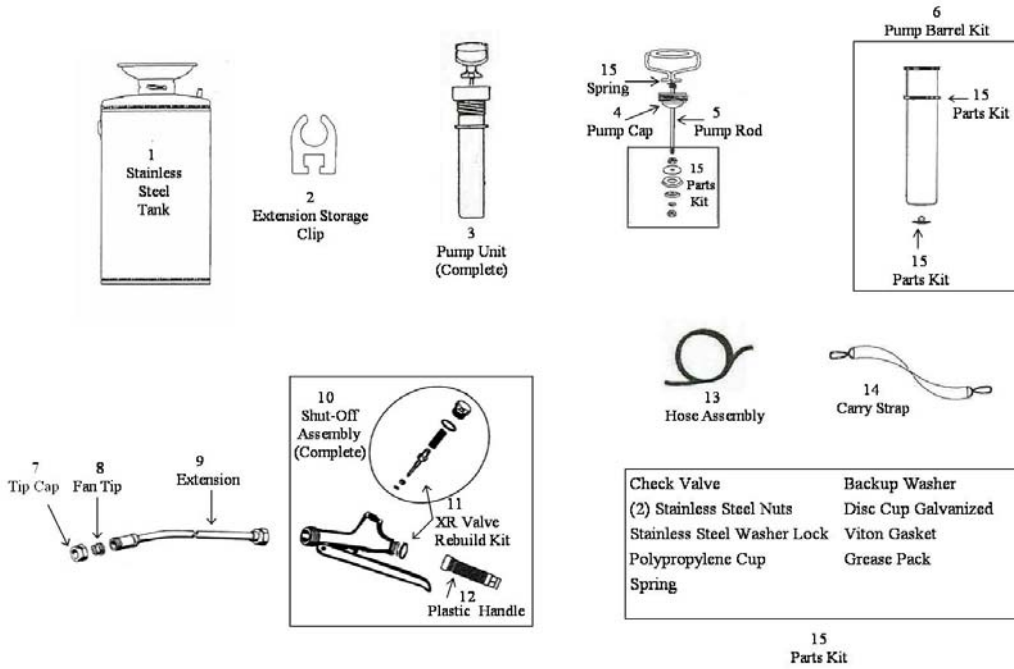

SCR SPRAYER

ITEM	PART NUMBER	DESCRIPTION
1	43000211	2 Gallon S/S Tank
1	43000212	3 Gallon S/S Tank
2	43000075	Extension Storage Clip
3	43000335	Pump Unit (complete)
4	43000138	Pump Cap
5	43000250	Pump Rod
6	43000604	Pump Barrel Kit
7	42033101	Tip Cap
8	42032149	Celcon Fan Tip
9	42045500	Curved Brass Extension 9 in.
9	42045600	Curved Brass Extension 18 in
10	42037500	Shut-Off Assembly (Complete)
11	42037510	XR Valve Rebuild Kit
12	42037503	Plastic Handle
13	43000234	Hose Assembly 40 in. w/1 clamp
14	43000052	Carry Strap
15	43000255	Parts Kit

Parts Kit includes a Spring, Plunger Cup Assembly, Grease Pack, Viton Gasket and Check Valve