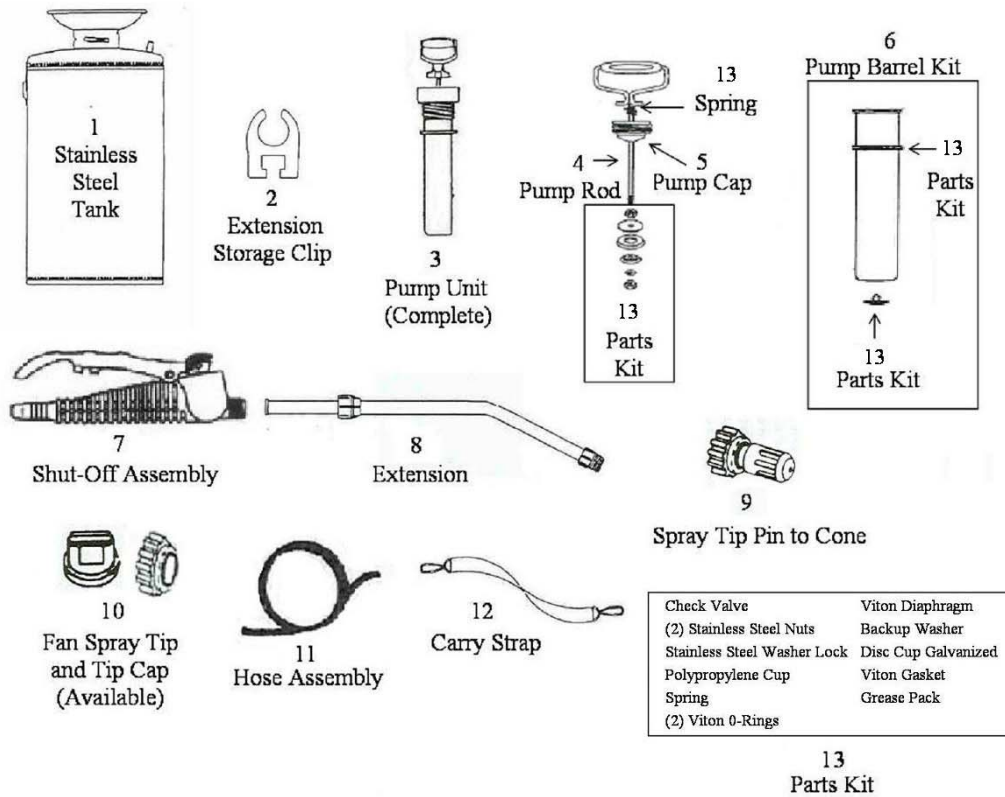

# SPB SPRAYER

ITEM	PART NUMBER	DESCRIPTION
1	43000211	2 Gallon S/S Tank
1	43000212	3 Gallon S/S Tank
2	43000075	Extension Storage Clip
3	43000333	Pump Unit (complete)
4	43000250	Pump Rod
5	43000017	Pump Cap
6	43000603	Pump Barrel Kit
7	43000084	Shut-Off Assembly
8	43000188	Brass Extension 12 in
8	43000190	Brass Extension 18 in.
9	43000237	Spray Tip Pin to Cone
10	43000493	Fan Spray Tip & Tip Cap
11	43000113	Hose Assembly 40 in. w/2 clamps
12	43000052	Carry Strap
13	43000256	Parts Kit 6

**Parts Kit** includes a Spring, Plunger Cup Assembly, Grease Pack, Viton Gasket and Check Valve